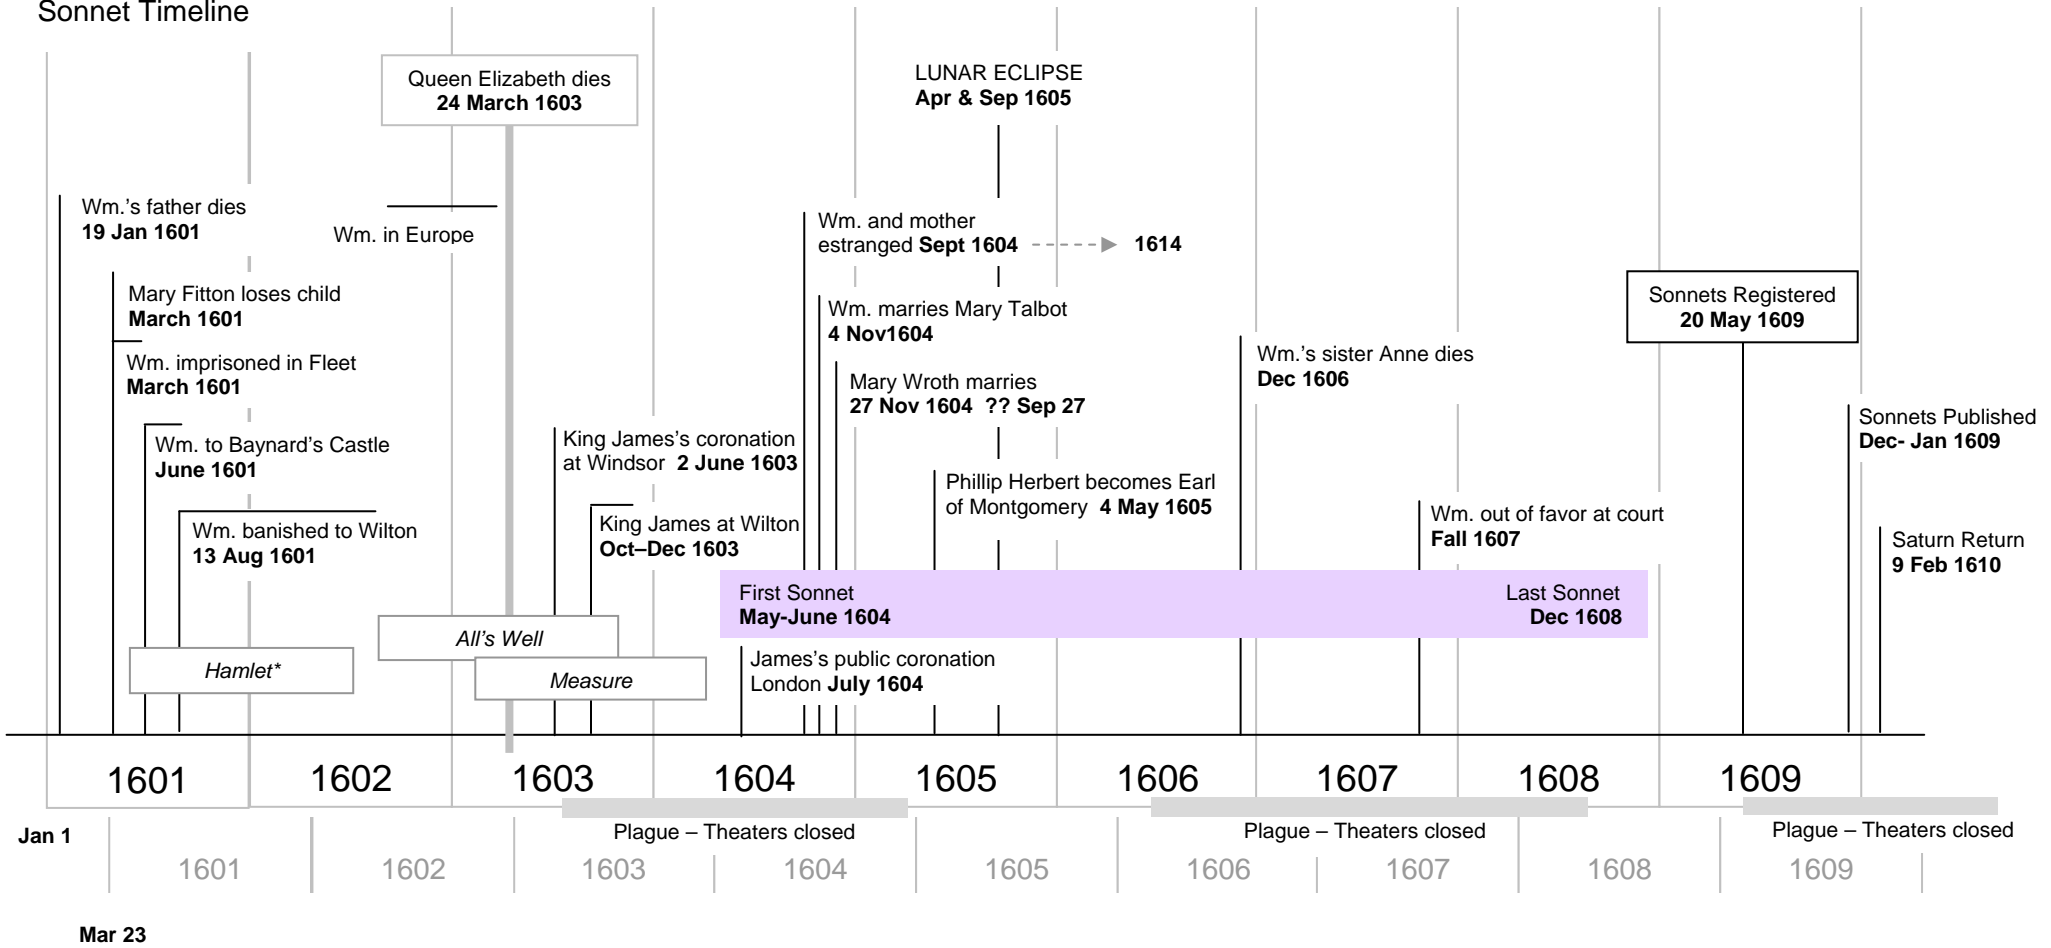

Sonnet Timeline

* *Hamlet* Registered 26 July 1602